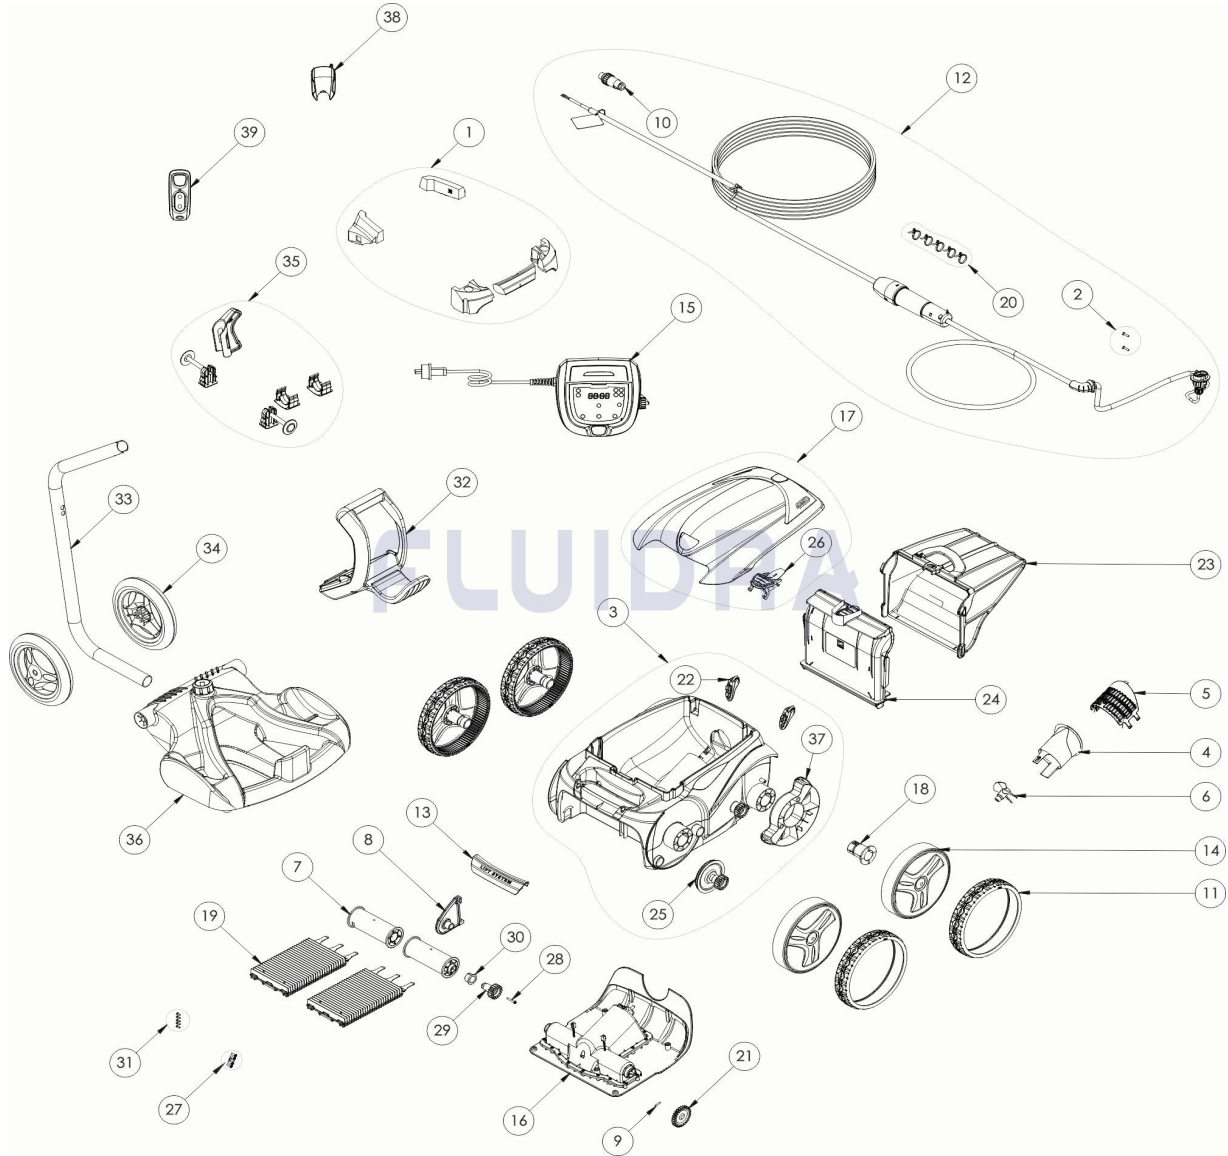

CODE **WR000064**

DESCRIPTION: **RV 5600**

ENGLISH

POS	CODE	DESCRIPTION	QUANTITY	POS	CODE	DESCRIPTION	QUANTITY
1	R0539700	FLOAT	1	16	R0638100	MOTOR BLOCK TYPE D	1
2	R0608500	SCREW 4*16MM (set of 5)	1	17	R0596000	HOOD BLUE SPOILER	1
3	R0539200	MAIN HOUSING 4WD BLUE	1	18	R0636700	WHEEL BUSHING ZODIAC	1
4	R0517500	FLOW OUTLET	1	19	R0638800	BRUSH (SET OF 2)	1
5	R0517600	MOTOR SCREEN	1	20	R0567900	FLOATING CABLE CLAMP (SET OF 5)	1
6	R0517000	PROPELLER	1	21	R0518800	DRIVE GEAR (SET OF 2)	1
7	R0517400	BRUSH ROLLER	1	22	R0518100	ROLLER (SET OF 2)	1
8	R0518700	ROLLER SUPPORT	1	23	R0636600	FINE FILTER V	1
9	R0567800	MOTOR BLOCK SHAFT PIN (SET OF 5)	1	24	R0517700	FILTER CANISTER SUPPORT	1
10	R0565600	FLOATING CABLE PLUG	1	25	R0517200	TRANSMISSION	1
11	R0636200	TIRE LARGE RAL9022 ZODIAC	1	26	R0638700	COVER LATCH GRIP PMS108	1
12	R0713200	FLOATING CABLE 25M	1	27	R0516700	SCREWS 4*12 MM (X5)	1
13	R0636501	HANDLE RAL9022 LS	1	28	R0638900	SCREW 4*25 MM (SET OF 5)	1