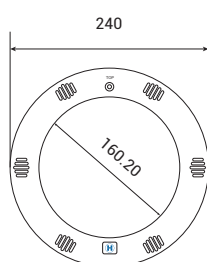

# RGB and White Flat LED lights

**SIMPLIFY YOUR LIGHTING AND INSTALLATION WITH THE FLAT HAYWARD® LED LIGHT**

- Compatible with all pool types
- **Easy installation.** Can simply be mounted on the pool wall with no need for a niche
- **All mounting components are supplied with the item**
- Total light bulb thickness, **42 mm**
- Ideal for new construction

**NEW**

ColorLogic®

CrystaLogic®

RGB AND WHITE FLAT LED LIGHT

Description	3464PLDBL	3464LDRGB
Consumption in W	18 W	
Power supply	12VAC	
Number LEDs	252	
Lumens	1600	800
White / RGB	White	RGB
LED technology	CrystaLogic®	ColorLogic® (16 programs, synchronisation, memory)
Application	Vinyl - Concrete - Panel	
White goods coloured elements		
Plastic body	HAYWARD®	
Radiofrequency	No	
Remote Control	No	

FITTINGS

Description	Concrete	Panel	Vinyl / Panel / Concrete Wall inlet 2"
Type of pool			

Dimensions in mm

Bulbs