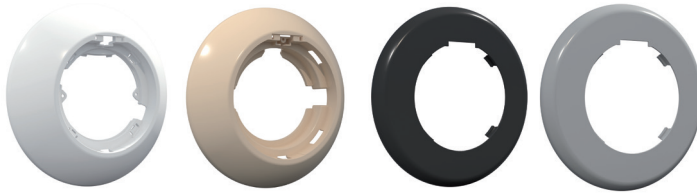

New

2

FlexiSlim

FlexiRapid

FlexiNiche

FLEXI FACEPLATE	Colour			
	White	Beige	Light grey	Anthracite grey
FlexiNiche <i>Niche fixation</i>	71209	71209CL090	71209CL129	71209CL144
FlexiSlim <i>Wall fixation</i>	71210	71210CL090	71210CL129	71210CL144
FlexiRapid <i>Inlet fixation</i>	71211	71211CL090	71211CL129	71211CL144

3

Only for FlexiNiche y FlexiRapid assemblies