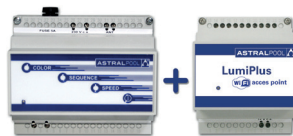

ACCESORIES

RGB CONTROL SYSTEMS

27818
Modulator with antenna
LumiPlus RGB

41988
LumiPlus RGB
Remote Control

LUMIPLUS TOP

EXISTING INSTALLATION

59131
LumiPlus WiFi
Access Point

NEW INSTALLATION