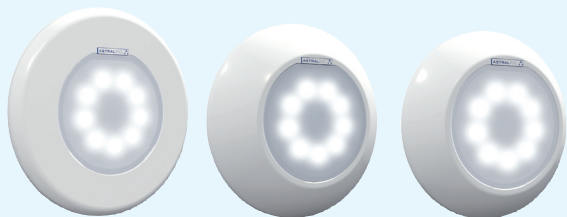

LUMIPLUS FLEXI PROJECTOR

LUMIPLUS FLEXI
3 parts

1	2	3
Punto de luz	Nicho	Embellecedor

For the proper installation of FlexiNiche and FlexiRapid, it is necessary to have all these 3 elements.

New

1

Nominal voltage choice: 12VAC / 24VDC (includes power supply 220VAC-24VDC)
Protection: IPX8
Cable included (2,5m. 2x1 mm²).
The RGB spotlight is compatible with Modulator 27818.
RGB DMX spotlight is compatible with DMX Modulator 41107.
Must always be installed submerged in water.

SPOTLIGHT FLEXI

Range	Light colour	Code		P. Consumption	Luminous Flux	
V1	White	12VAC	71200	16W (24VA)	1.485 lm	
		24VDC	71201	14W (14VA)	1.485 lm	
	Warm White	12VAC	71200WW	16W (24VA)	1.485 lm	
		24VDC	71201WW	14W (14VA)	1.485 lm	
	RGB	12VAC	71203	22W (29VA)	1.100 lm	
	RGB Wireless	12VAC	71205 (1 Spotlight Flexi)		22W (29VA)	1.100 lm
71206 (1 Spotlight Flexi + Control Motion)						
71207 (2 Spotlights Flexi + Control Motion)						
V2	White	24VDC	71202	32W (32VA)	4.320 lm	
	Warm White	24VDC	71202WW	32W (32VA)	4.320 lm	
	RGB	12VAC	71204	43W (54VA)	2.544 lm	
	RGB DMX	12VAC	71208	43W (54VA)	2.544 lm	

Fluidra Connect Compatible if installed with LumiPlus RGB Modulator + Fluidra Connect Compatible Module

Salt water resistant

To correctly illuminate a swimming pool we recommend you:

Install a LumiPlus Flexi V1 every 20 m² of water surface.

Install a LumiPlus Flexi V2 every 25 m² of water surface.

Note: Recommendation valid for light coloured pools and white light lamps and luminaires.

In case of RGB lighting, dark coloured pools or stainless steel pools we recommend to oversize the proportion between projectors and square meters.