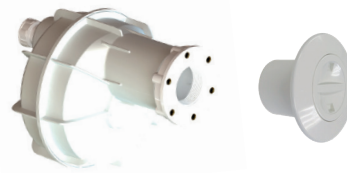

New

2

FlexiSlim

FlexiRapid

FlexiNiche

FLEXI FACEPLATE	Colour			
	White	Beige	Light grey	Anthracite grey
FlexiNiche <i>Niche fixation</i>	71209	71209CL090	71209CL129	71209CL144
FlexiSlim <i>Wall fixation</i>	71210	71210CL090	71210CL129	71210CL144
FlexiRapid <i>Inlet fixation</i>	71211	71211CL090	71211CL129	71211CL144

3

Only for FlexiNiche y FlexiRapid assemblies

FlexiNiche	Concrete pool	PREFABRICATED POOL		PANELS POOL		FlexiRapid				
		With inserts	Without inserts	With inserts	Without inserts	CONCRETE POOL		PREFABRICATED POOL		
						Threaded connection 1 1/2" Ø63 PN-6 pipe	Threaded connection 1 1/2" Ø63 PN-10 pipe	Liner Niche	Threaded connection 1" 1/2	Polyester Inlet
Niche Ø230	00349	00364	28887	23671	23670	35418	35421	59983	27084	38805
Niche Ø180	59813	59814	59815	-	-					