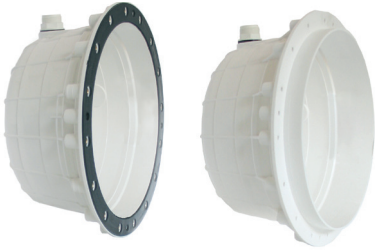

NICHOS

Niches for LumiPlus PAR56

Concrete Swimming Pool	Piscina prefabricada		Panelled Swimming Pool	
	With inserts	Without inserts	With inserts	Without inserts
00349	00364	28887	23671	23670