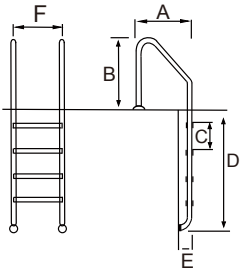

## Swimming Pool Ladder Model:MC

Units:mm

Model	Steps	A	B	C	D	E	F
MC215	2	320	630	250	680	180	500
MC315	3	320	630	250	930	180	500
MC415	4	320	630	250	1180	180	500
MC515	5	320	630	250	1430	180	500

## Swimming Pool Ladder Model:SL

Units:mm

Model	Steps	A	B	C	D	E	F
SL215	2	645	720	250	600	180	500
SL315	3	645	720	250	850	180	500
SL415	4	645	720	250	1100	180	500
SL515	5	645	720	250	1350	180	500

## Swimming Pool Ladder Model:SF

Units:mm

Model	Steps	A	B	C	D	E	F	G
SF215	2	320	640	250	690	180	500	490
SF315	3	320	640	250	940	180	500	490
SF415	4	320	640	250	1190	180	500	490
SF515	5	320	640	250	1440	180	500	490

## Fitting Kits

The fitting kit contains all the parts necessary for assembly. The accessories differ according to the type of ladder and the number of steps.

Number	3 steps	4 steps	5 steps
1	2	2	2
2	2	2	2
3	8	10	12
4	2	2	2
5	6	8	10
6	6	8	10
7	2	2	2
8	2	2	2
9	3	4	5