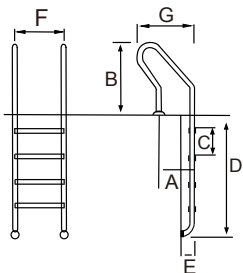

## Swimming Pool Ladder Model:MC

Units:mm

Model	Steps	A	B	C	D	E	F
MC215	2	320	630	250	680	180	500
MC315	3	320	630	250	930	180	500
MC415	4	320	630	250	1180	180	500
MC515	5	320	630	250	1430	180	500

## Swimming Pool Ladder Model:SL

Units:mm

Model	Steps	A	B	C	D	E	F
SL215	2	645	720	250	600	180	500
SL315	3	645	720	250	850	180	500
SL415	4	645	720	250	1100	180	500
SL515	5	645	720	250	1350	180	500

## Swimming Pool Ladder Model:SF

Units:mm

Model	Steps	A	B	C	D	E	F	G
SF215	2	320	640	250	690	180	500	490
SF315	3	320	640	250	940	180	500	490
SF415	4	320	640	250	1190	180	500	490
SF515	5	320	640	250	1440	180	500	490

## Fitting Kits

The fitting kit contains all the parts necessary for assembly. The accessories differ according to the type of ladder and the number of steps.

Number	3 steps	4 steps	5 steps
1	2	2	2
2	2	2	2
3	8	10	12
4	2	2	2
5	6	8	10
6	6	8	10
7	2	2	2
8	2	2	2
9	3	4	5