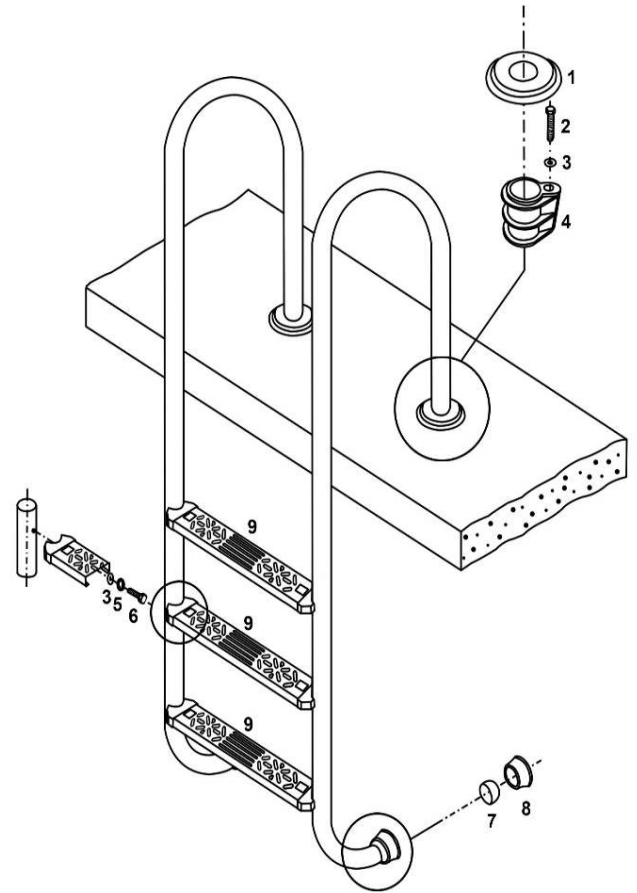

## Swimming Pool Ladder Model:MC

Units:mm

Model	Steps	A	B	C	D	E	F
MC215	2	320	630	250	680	180	500
MC315	3	320	630	250	930	180	500
MC415	4	320	630	250	1180	180	500
MC515	5	320	630	250	1430	180	500

## Swimming Pool Ladder Model:SL

Units:mm

Model	Steps	A	B	C	D	E	F
SL215	2	645	720	250	600	180	500
SL315	3	645	720	250	850	180	500
SL415	4	645	720	250	1100	180	500
SL515	5	645	720	250	1350	180	500

## Swimming Pool Ladder Model:SF

Units:mm

Model	Steps	A	B	C	D	E	F	G
SF215	2	320	640	250	690	180	500	490
SF315	3	320	640	250	940	180	500	490
SF415	4	320	640	250	1190	180	500	490
SF515	5	320	640	250	1440	180	500	490

## Fitting Kits

The fitting kit contains all the parts necessary for assembly. The accessories differ according to the type of ladder and the number of steps.

Number	3 steps	4 steps	5 steps
1	2	2	2
2	2	2	2
3	8	10	12
4	2	2	2
5	6	8	10
6	6	8	10
7	2	2	2
8	2	2	2
9	3	4	5