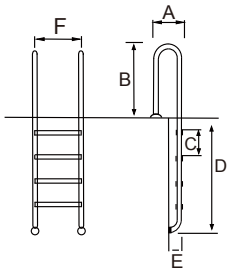

## Swimming Pool Ladder Model:MC

Units:mm

Model	Steps	A	B	C	D	E	F
MC215	2	320	630	250	680	180	500
MC315	3	320	630	250	930	180	500
MC415	4	320	630	250	1180	180	500
MC515	5	320	630	250	1430	180	500

## Swimming Pool Ladder Model:SL

Units:mm

Model	Steps	A	B	C	D	E	F
SL215	2	645	720	250	600	180	500
SL315	3	645	720	250	850	180	500
SL415	4	645	720	250	1100	180	500
SL515	5	645	720	250	1350	180	500

## Swimming Pool Ladder Model:SF

Units:mm

Model	Steps	A	B	C	D	E	F	G
SF215	2	320	640	250	690	180	500	490
SF315	3	320	640	250	940	180	500	490
SF415	4	320	640	250	1190	180	500	490
SF515	5	320	640	250	1440	180	500	490

## Fitting Kits

The fitting kit contains all the parts necessary for assembly. The accessories differ according to the type of ladder and the number of steps.

Number	3 steps	4 steps	5 steps
1	2	2	2
2	2	2	2
3	8	10	12
4	2	2	2
5	6	8	10
6	6	8	10
7	2	2	2
8	2	2	2
9	3	4	5