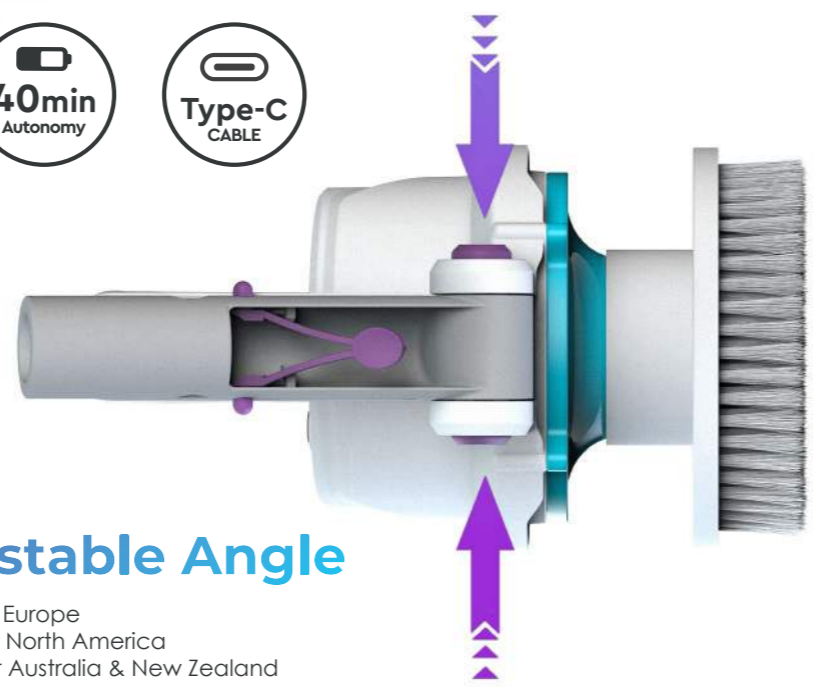

### Rechargeable Vinyl Pool Brush & Scrubber

*Removes stains inside and outside of the pool.*

Includes standard brush for  
all types of pool surface

Hand grab or connects to standard telescopic pole

180° Adjustable Angle

EB001CBXNEXXTEL - For Europe  
EB001CBXNUXXTEL - For North America  
EB001CBXNAXXTEL - For Australia & New Zealand

Versatile usage:  
**Decks • Floors • Walls**