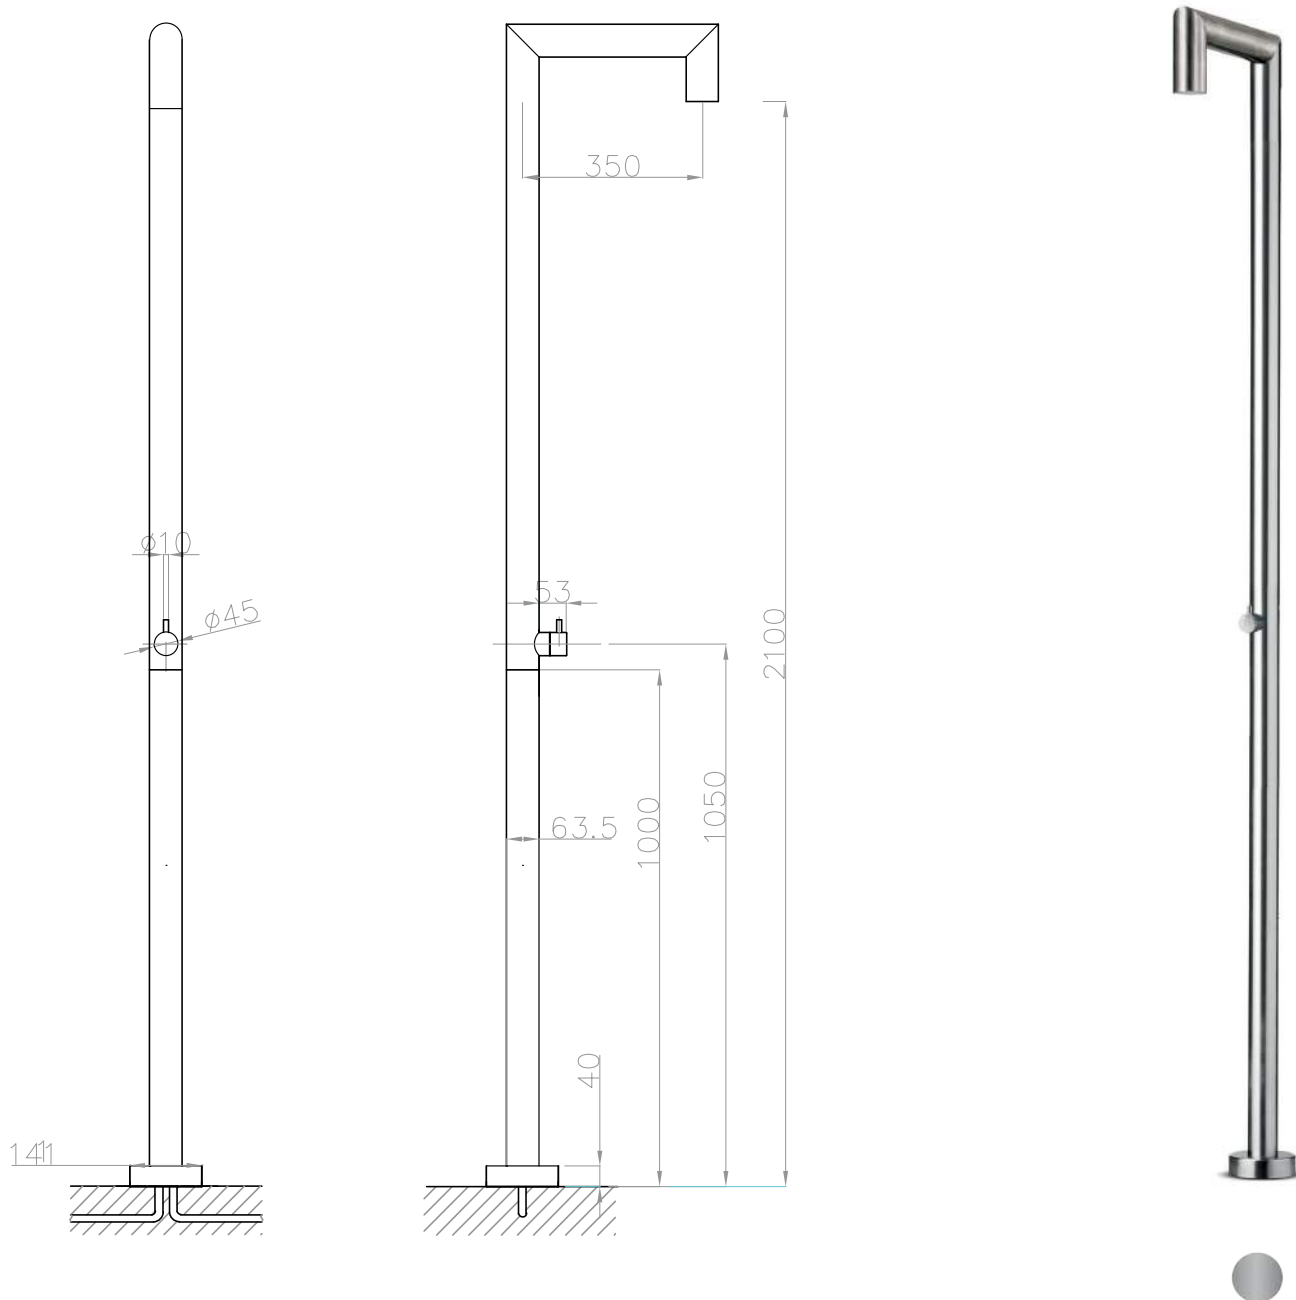

# JEE-O original shower 04

Article code:

100-6400

● Brushed

Material:

Stainless Steel r304

Cleaning instructions:

download JEE-O shower and taps manual on our website: [www.jee-o.com](http://www.jee-o.com)

Cartridge:

JEE-O ceramic mixing mechanism (progressive), item code 005-0402

Flow at water of 38°C / 100,4°F:

12l p/m at 3bar pressure

Connection:

2 x G 1/2" (ø15mm / 0.6") nylon<sup>(out)</sup>/epdm<sup>(in)</sup> flexhose with brass swivel British Standard Pipe (BSP)

Thread:

Dimension package:

L 158 x W 18 W 54 x H 16 cm

Total weight:

11.2 kg

Package weight:

2.0kg

7 year warranty - The general conditions can be found on our website: [www.jee-o.com/downloads](http://www.jee-o.com/downloads)

2 year warranty

HS code: 84818011900

JEE-O original shower 04 specifications | August 2021

Models are subject to change and specs may contain typographical errors

Slight variations in the aesthetic appearance of the product, including the color, may occur after exposure to external influences such as sunlight, pollution or harmful chemicals