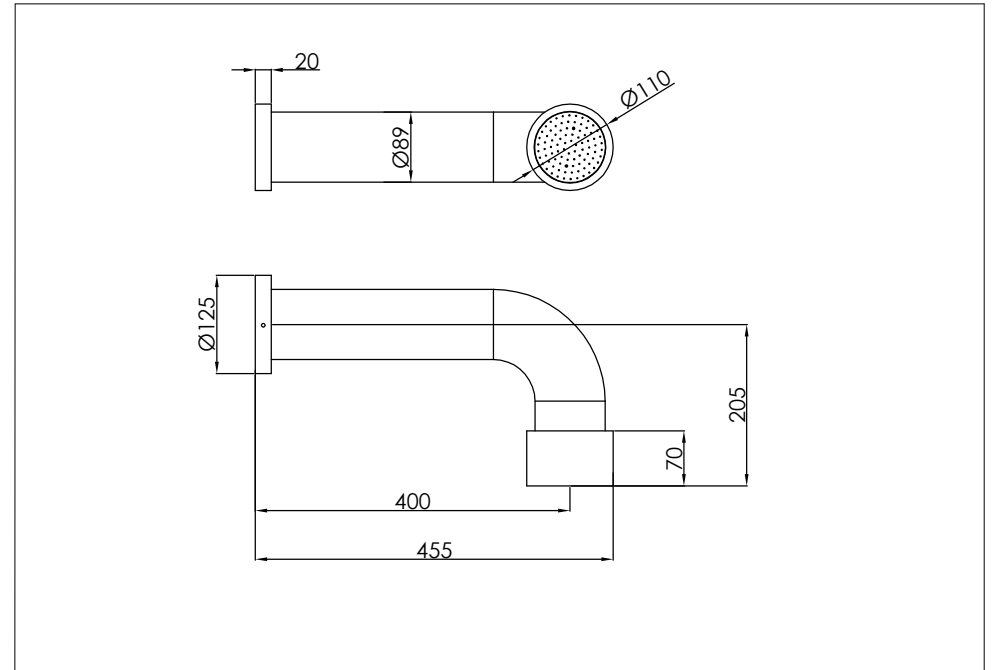

wall mounted shower

wand wastafelkraan

700-6902

installation

technical diagram

explosion diagram