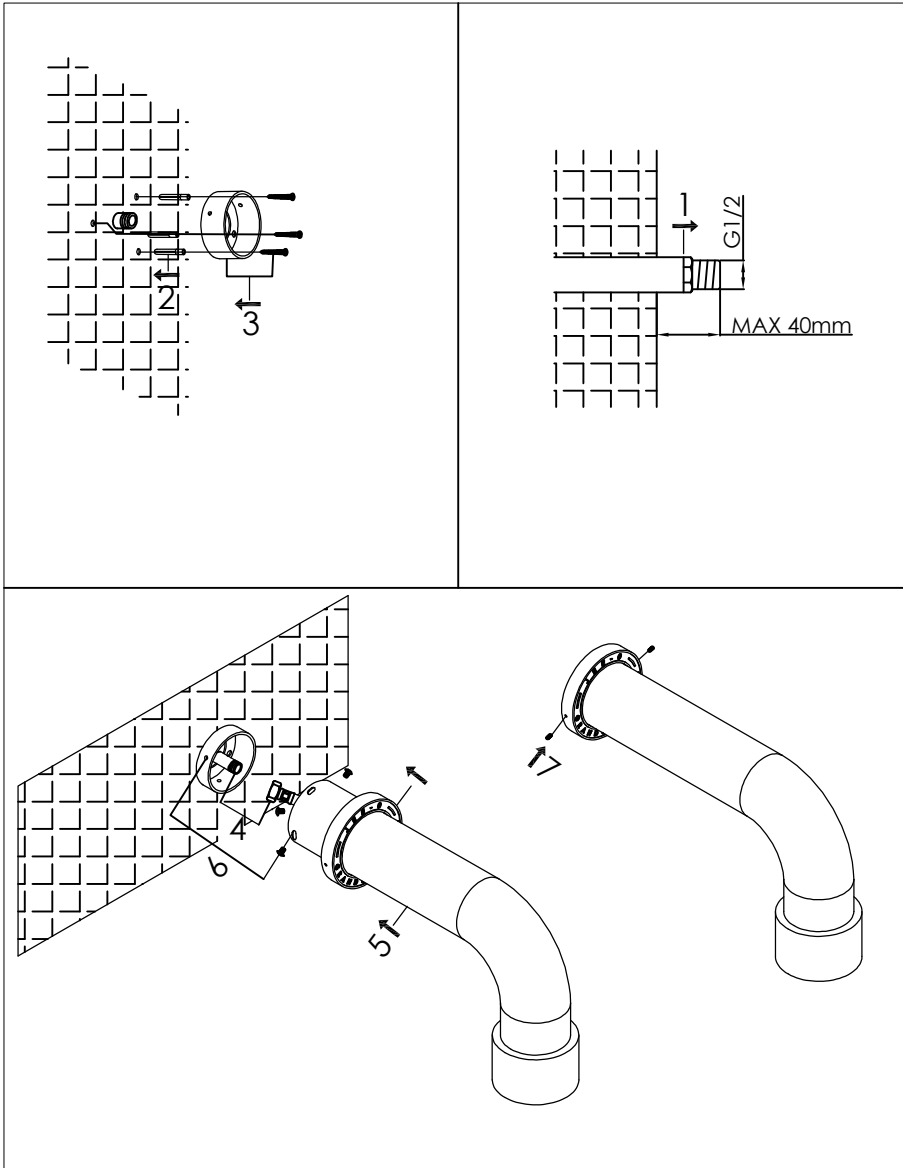

wall mounted shower

wand wastafelkraan

700-6902

installation

technical diagram

explosion diagram