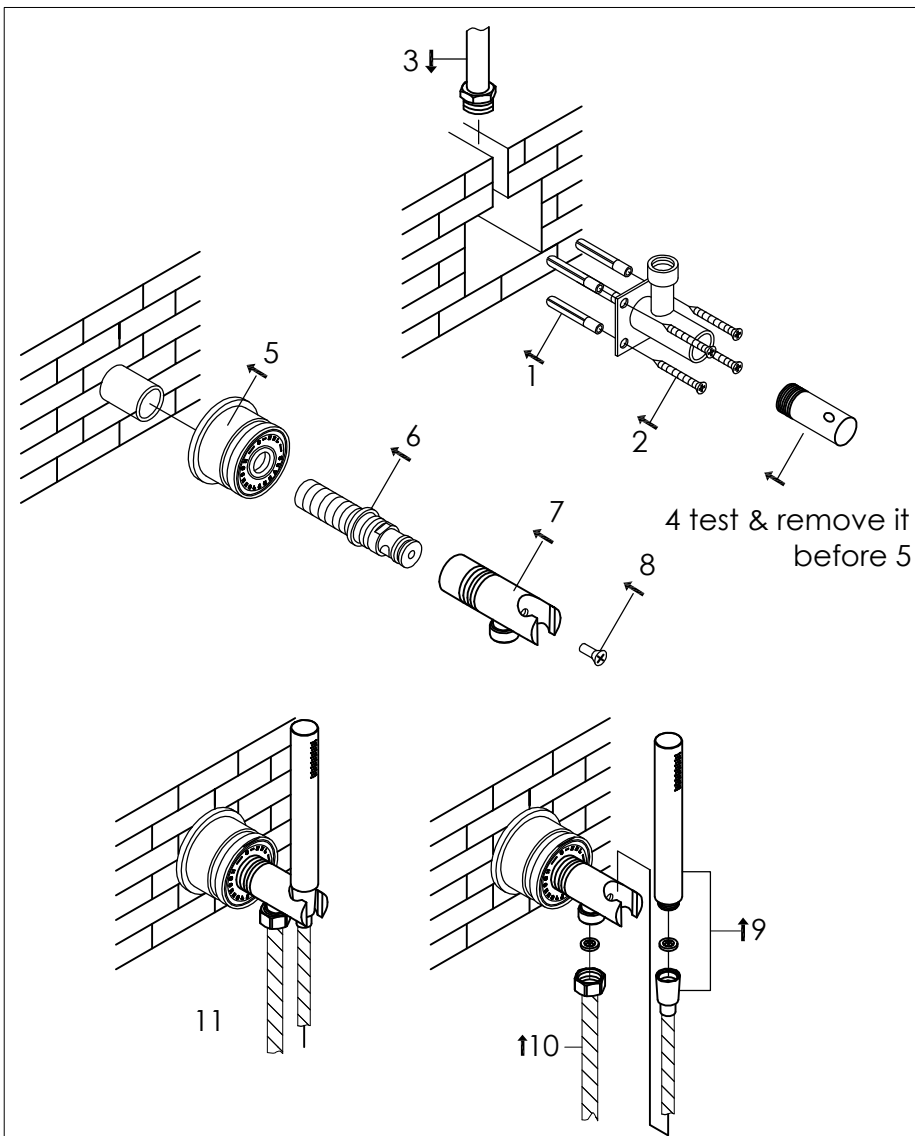

Wall mounted hand shower with holder

Handdouche met houder

700-6912

### installation